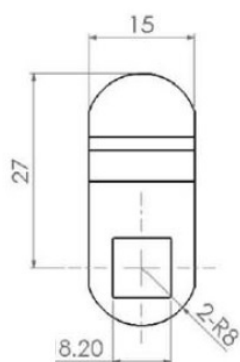

PRODUCT SHEET

Description:

Cam No. 21 For 1900 Series, Cranked 10,5mm, 27,3mm C/E

Item number:

14.04.261-0

Units	Box	Carton	HS Code	Barcode
Pcs.	1	300	8301600090	 5704866040891

SISO A/S

Mileparken 11
DK-2740 Skovlunde
Denmark
VAT: DK 24786013